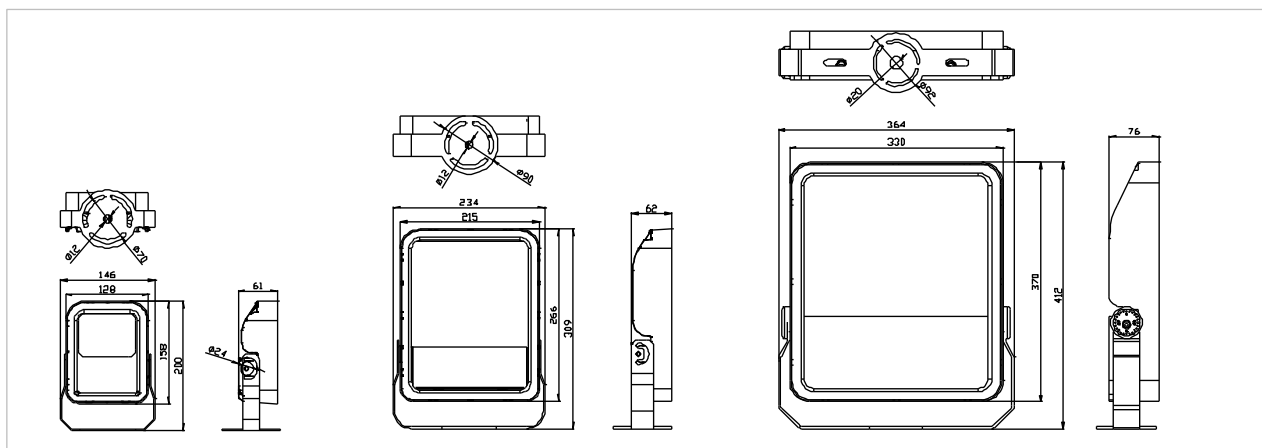

Tip produs	L (mm)	I (mm)	H (mm)
FIX-LIGHT-01 LED	146	158	61
FIX-LIGHT-02 LED	234	309	62
FIX-LIGHT-03 LED	354	412	76