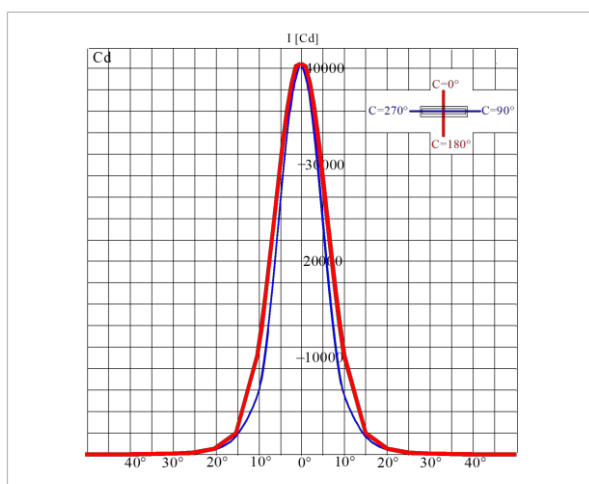

Date fotometrice WALL WASHER-02 24LED

600mm 12°

Curba de distribuție a intensității luminoase
[Cd/1000lm]

Tip produs	L [mm]	m [mm]	I [mm]	H [mm]
WALL WASHER-02 2LED	95	80	62	72
WALL WASHER-02 6LED	170	80	62	72
WALL WASHER-02 12LED	320	80	62	72
WALL WASHER-02 24LED	560	80	62	72
WALL WASHER-02 36LED	825	80	62	72
WALL WASHER-02 48LED	1100	80	62	72